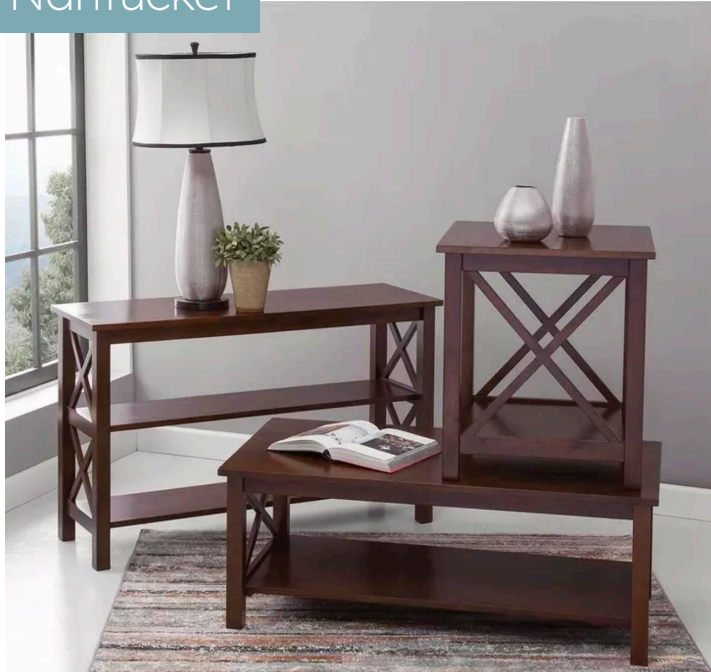

Swift Ship

Occasional Tables

Nantucket

Media Stand
48" x 16" x 30"

End Table
22" x 22" x 25"

Coffee Table
46" x 24" x 18"

Comes standard in Espresso finish

Colin T.V. Stand

- 58"W x 18.25" D x 26" H
- Comes standard in Espresso finish

Owen

End Table

- #PL220
- 24"x24"x20"H
- Greenguard Certified Laminate
- Comes standard in Modern Walnut & Coastal Grey

Coffee Table

- #PL119
- 24"x49"x16"H
- Greenguard Certified Laminate
- Comes standard in Modern Walnut & Coastal Grey