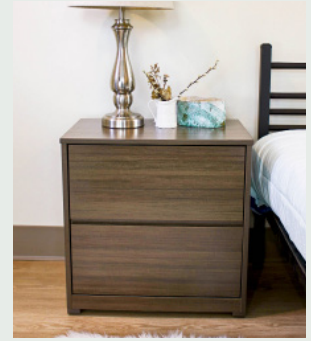

Nightstand

- 24" x 16" x 24"
- Comes standard in Teak
- One drawer
- *Swift Ship Available

5 Drawer Chest

- 36" x 16" x 51"
- Comes standard in Teak
- *Swift Ship Available

3 Drawer Chest

- 36"W x 16"D x 33"H
- Comes standard in Teak

6 Drawer Dresser

- 58"L x 16"W x 34"H
- Comes standard in Teak

Steel Platform Bed

- Available in Twin or Full

Additional pieces available in this series

Classic

4 Drawer Chest

- 32”L x 16”W x 41”H
- *Swift Ship Available

2 Drawer Nightstand

- 24” x 16” x 24”
- *Swift Ship Available

Skyline Walnut*

*Swift Ship Available in Skyline Walnut only.

4 Drawer Underbed Chest

- 65”W x 16”D x 20”H

Additional pieces available in this series